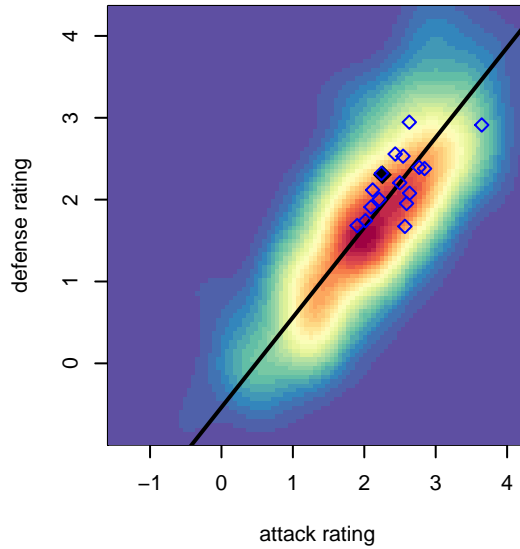

**attack and defense rating
relative to others at age
and all opponents in last 13 months**