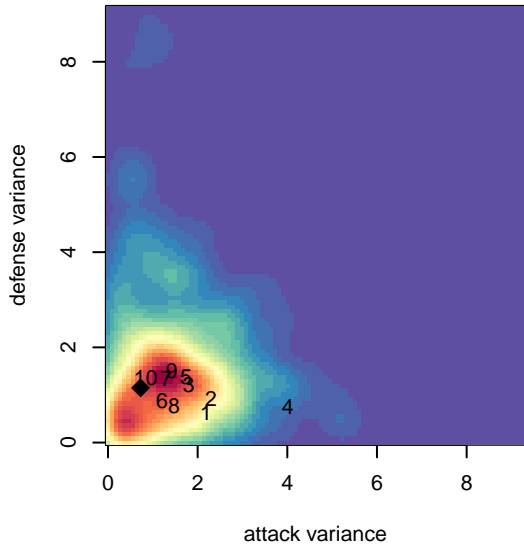

**attack and defense variance (black dot)
relative to other teams
and top 10 in region**