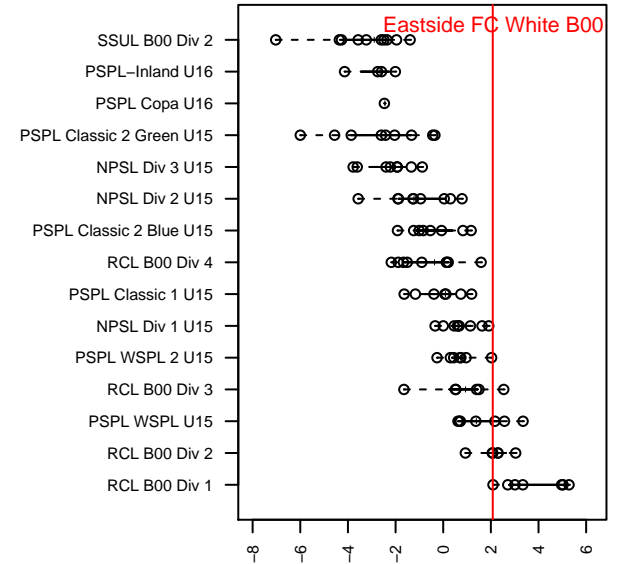

**attack and defense rating
relative to others at age
and all opponents in last 13 months**