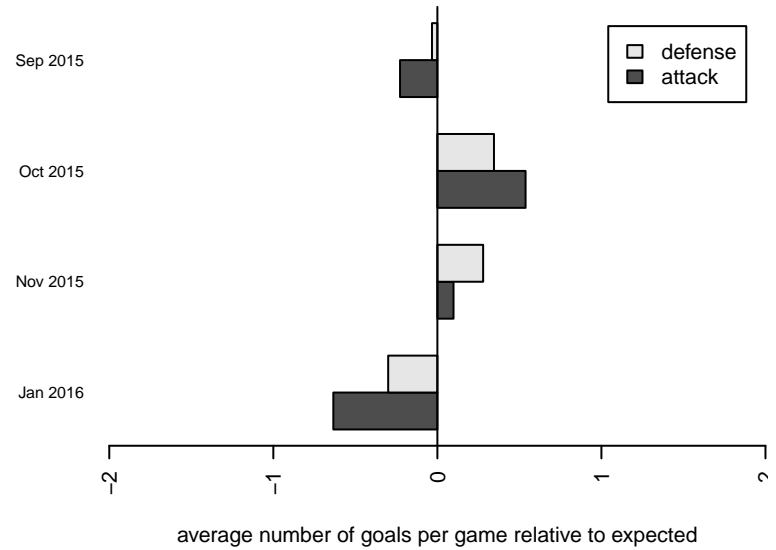

Performance relative to 13 month average