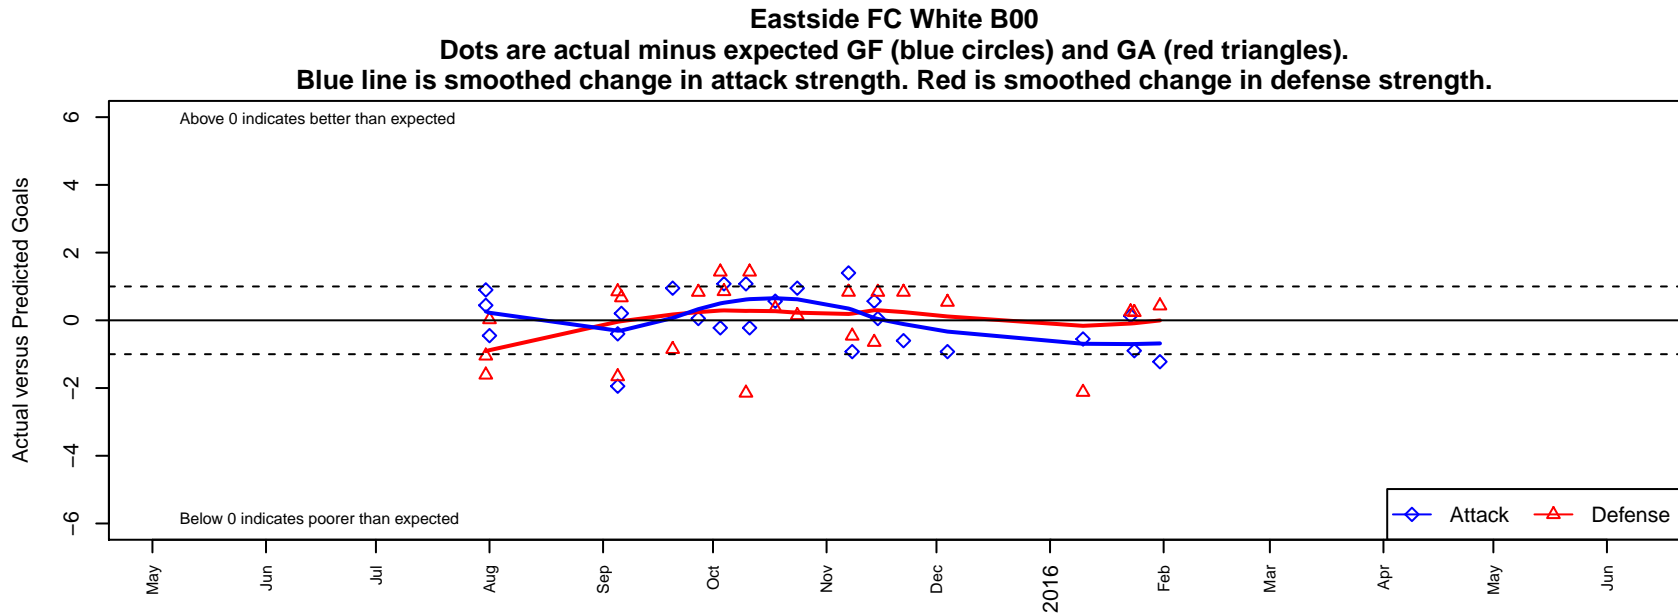

**attack and defense variance (black dot)
relative to other teams
and top 10 in region**

**attack and defense rating
relative to others at age
and all opponents in last 13 months**

Eastside FC White B00

Eastside FC
Preston, WA
B00 total strength=1458
attack=9.53 defense=10.01
fall league = RCL B00 Div 2

alt names used:
Eastside FC B00 White B
Eastside FC B00 White B
EASTSIDE FC B00 WHITE B (WA)
Eastside FC B00 White B

Venues played:
2015 WA Rush Cup B15 Gold U15
2015 Labor Day Cup BU15 Gold
2015 RCL B00 Div 2
2015 WYS Championship B00