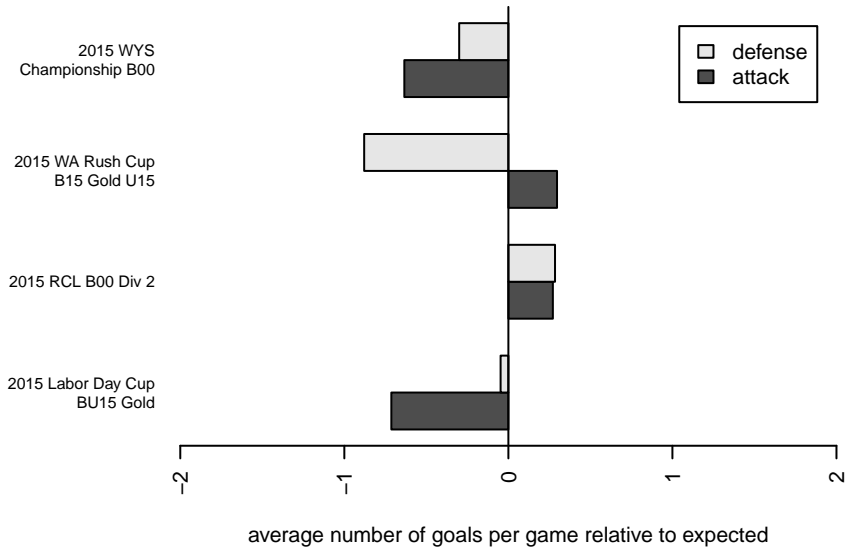

Performance relative to 13 month average